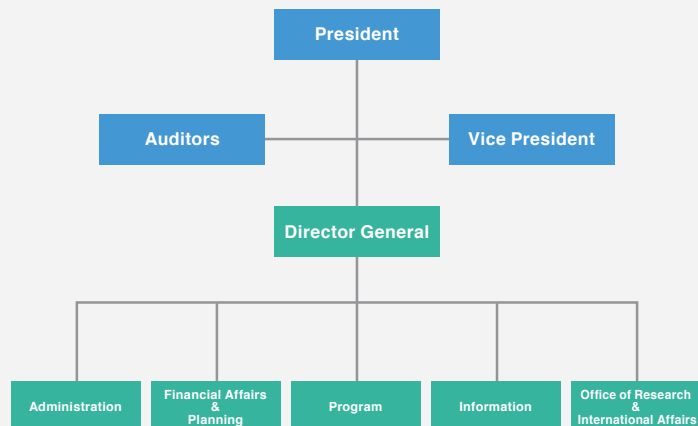

History

NWEC was established in July 1977 as an institution affiliated to the Ministry of Education. Numerous women's organizations and researchers supported the opening of NWEC.

1977	Establishment of NWEC
1978	Establishment of the Information & International Exchange Division
1979	Opening of the Information Center for Women's Education
1991	Launch of the on-line information retrieval service (Winet)
2001	Conversion to an Independent Administrative Institution
2005	NWEC Gender Statistics Data book was awarded by the Japan Statistical Association
2006	Total number of NWEC users exceeds 3,000,000
2008	Opening of the Women's Archive Center
2010	President of NWEC was awarded for "Chief Cabinet Secretary's Commendation for Efforts toward the Formation of a Gender-equal Society"
2011	Start of the 3rd Five-Year medium-term plan
2016	Start of the 4th Five-Year medium-term plan
2017	Celebrate the 40th anniversary
2020	NWEC received the 16th JICA President Award
2021	Start of the 5th Five-Year medium-term plan
2022	45th Anniversary of its Founding

Organization

Number of Staff 49 As of April, 2023

Networking

NWEC has been expanding its partnership with key institution promoting gender equality in Asia.

- Korean Women's Development Institute
- Korean Institute for Gender Equality Promotion and Education
- University of the Philippines Center for Women's Studies
- Women Research Center of Yanbian University
- Ministry of Women's Affairs, Royal Government of Cambodia

Total of 30,883 overseas guests from 173 countries have visited NWEC since the opening to participate in international conferences, exchange programs and study tours (as of March 2023).