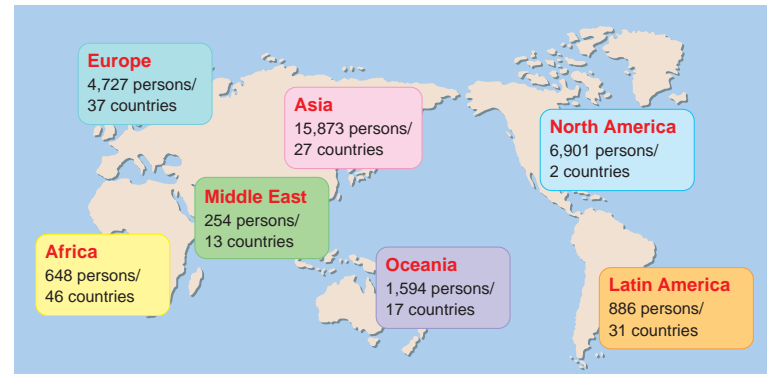

History

NWEC was established in July 1977 as an institution affiliated to the Ministry of Education. Numerous women's organizations and researchers supported the opening of NWEC.

1977	Establishment of NWEC
1978	Establishment of the Information & International Exchange Division
1979	Opening of the Information Center for Women's Education
1991	Launch of the on-line information retrieval service (Winet)
2001	Conversion to an Independent Administrative Institution
2005	NWEC Gender Statistics Data book was awarded by the Japan Statistical Association
2006	Total number of NWEC users exceeds 3,000,000
2008	Opening of the Women's Archive Center
2010	President of NWEC was awarded for "Chief Cabinet Secretary's Commendation for Efforts toward the Formation of a Gender-equal Society"
2011	Start of the 3rd Five-Year medium-term plan
2016	Start of the 4th Five-Year medium-term plan
2017	Celebrate the 40th anniversary
2020	NWEC received the 16th JICA President Award
2021	Start of the 5th Five-Year medium-term plan
2022	45th Anniversary of its Founding

Organization

Number of Staff 49 As of April, 2023

Networking

NWEC has been expanding its partnership with key institution promoting gender equality in Asia.

- Korean Women's Development Institute
- Korean Institute for Gender Equality Promotion and Education
- University of the Philippines Center for Women's Studies
- Women Research Center of Yanbian University
- Ministry of Women's Affairs, Royal Government of Cambodia

Total of 30,883 overseas guests from 173 countries have visited NWEC since the opening to participate in international conferences, exchange programs and study tours (as of March 2023).

Location and Access

NWEC is situated in Saitama Prefecture, to the north-west of Tokyo.